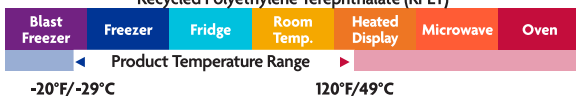

Recycled Polyethylene Terephthalate (RPET)

These guidelines are supplied to assist you in determining the proper use of Pactiv products. They are based upon testing and published guidelines and are reliable in most applications. However, because every food supplier's recipes, ingredients, processes and supply chain is unique, these guidelines are not a substitute for product testing. Confirmation of product acceptability under your specific conditions of use must be done by you.

* Made in the USA with globally sourced materials

**May not be recyclable in your area.

Reduce We reduce the use of petroleum-based materials by incorporating other materials like minerals and plant-based starches into select EarthChoice products.

Reuse We design products that may be washed and reused by consumers.

Recycle We manufacture products that include post-consumer recycled materials and actively engage in initiatives to expand recycling of foodservice packaging.

Renew We utilize renewable resources and actively engage in initiatives to expand composting of foodservice packaging.